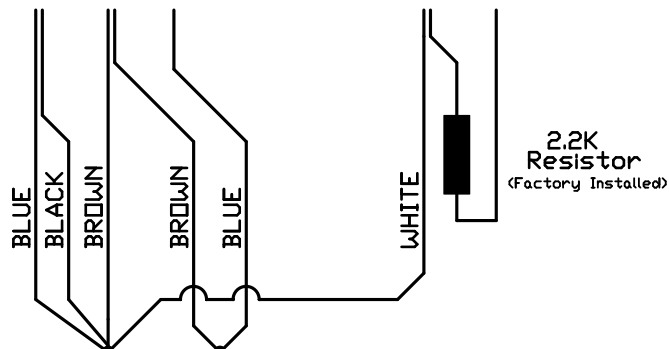

LIGHT CURTAIN

LiftMaster LC-36A

Wiring Diagram

Light Curtain Receiver

Light Curtain Transmitter